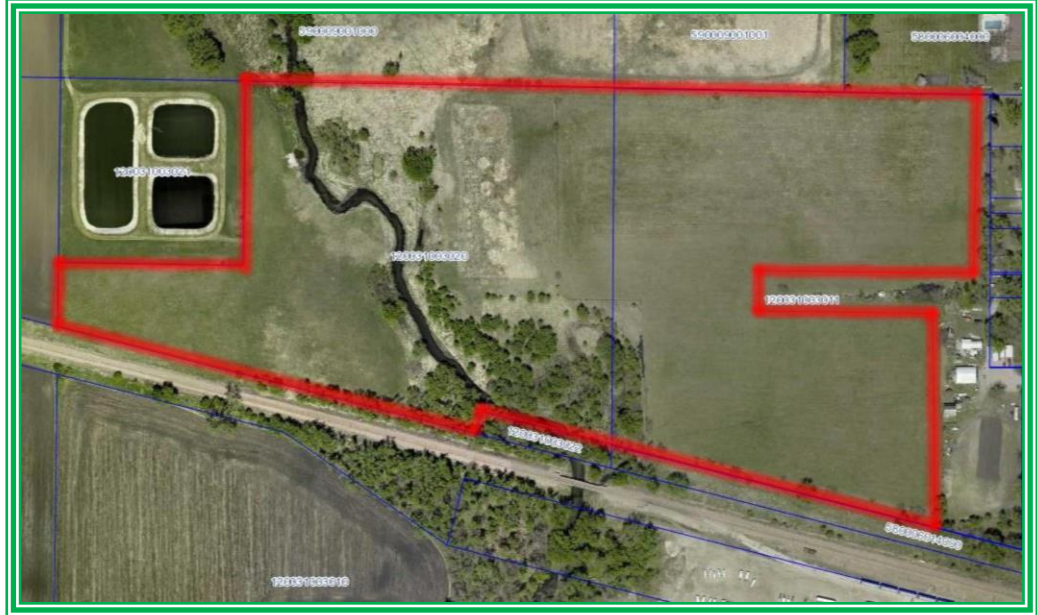

**FOR SALE**  
**23.21 Acres (More or Less)**

**Timber / Grassland - Cylinder, Iowa**

**For More Information,  
Call Roger Wagner @  
712-260-4337**

**Property Details:**

<b>Lot Size</b>	23.21 Acres M/L	<b>Zoning</b>	Ag.
<b>Possession</b>	30 Days	<b>Taxes</b>	To Be Determined

**Legal Description**  
To Be Determined by  
Survey / Consult Above Map

**23.21 Acres (M or L) of Hunting, Pasture, Hay Ground  
Located Near Cylinder, Iowa**

**LISTING PRICE:**

**\$149,900.00**

**JOHNSON REALTY**  
**921 Broadway, Emmetsburg, Iowa 50536**  
**712-852-4921**  
**(email) vic@emmettsburghomes.com**  
**[www.emmettsburghomes.com](http://www.emmettsburghomes.com)**